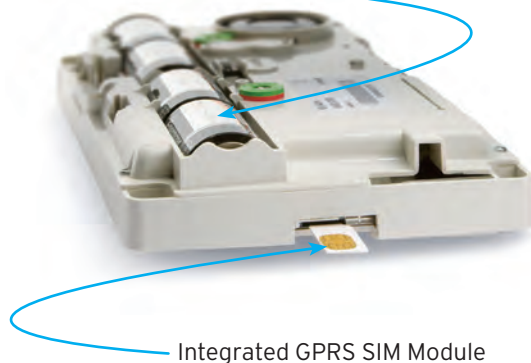

Outdoor camera

Indoor camera

A detector that makes A DIFFERENCE

VIDEOFIED™ guarantees peace of mind and respect for your privacy.

TOTALLY Wireless GPRS Cellular Network Video Security System

Self Powered

Integrated GPRS SIM Module

- > Operates for months on a set of batteries
- > Up to 24 cameras
- > 24 x 7 monitoring
- > All Weather
- > From -20°/+60°C (-10°/+140°F)
- > IP65 Rated

- > On detection, the wide-angle camera records a 10 second video.
- > The video is sent to the monitoring station.
- > The monitoring agents can watch the video of the intrusion in real time, eliminating uncertainty!
- > In cases of intrusion or real danger, the monitoring station calls the police.

More convenient because it's wireless!

The panel may be connected to a standard telephone line or use the GPRS cellular network (via an integrated module). Each device in the system, including panel, is powered by batteries with a 4-year operating capacity. No AC power required. Thanks to the simplicity of this wireless system, one person can install a full system in just 2 hours.